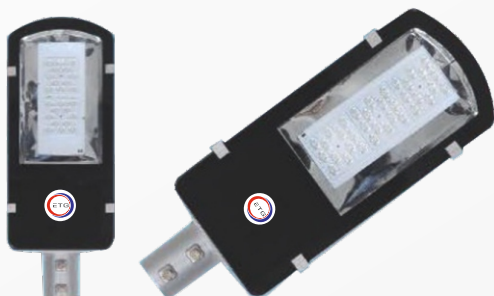

Maxi Series